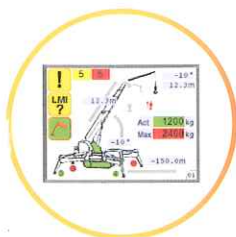

990 Kg

2500x770x1600 mm

7,5 m

6,5 m

Light & Versatile

Low ground pressure

 0,40 Kg/cm²

Compact dimensions
2,5 x 0,77 x 1,6 m

Searcher Hook

800 Kg searcher hook

Driving Joystick

Practical joystick with 2 mt wire, to drive the tracks safely

Working Light

Led working light underneath the main boom

Rotation
280°

Extendable Tracks 45°

Independent extendable tracks for ground clearance increase

Boom Pressure Indicator

- Electronic pressure indicator
- Diagnostic troubleshooting
- Friendly display with all the information

Power Pack

Mono-phase or three-phase external Power Pack for indoors works

Crane Options

PP400-4DX

PP220-2DX

PP220-4DX

Load Chart

Technical Info

	2500 x 770 x 1600 mm
	3000 x 3000 mm
	kg
	SPB209CP 1450
	/ 0
	2T-D7 20
	PP400-4DX 45
	PP220-4DX 45
	PP220-2DX
	JIB800GB 25
	YAMAHA MZ 360
	1 kW 7,6kW 10,4Hp