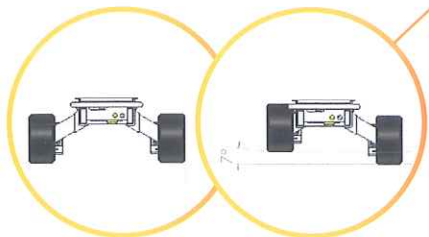

990 Kg

2500x770x1600 mm

7,5 m

6,5 m

Light & Versatile

Low ground pressure

 0,40 Kg/cm²

Compact dimensions
2,5 x 0,77 x 1,6 m

Searcher Hook

800 Kg searcher hook

Driving Joystick

Practical joystick with 2 mt wire, to drive the tracks safely

Working Light

Led working light underneath the main boom

Rotation
280°

Extendable Tracks 45°

Independent extendable tracks for ground clearance increase

Boom Pressure Indicator

- Electronic pressure indicator
- Diagnostic troubleshooting
- Friendly display with all the information

Power Pack

Mono-phase or three-phase external Power Pack for indoors works

Crane Options

PP400-4DX

PP220-2DX

PP220-4DX

Load Chart

Technical Info

	2500 x 770 x 1600 mm
	3000 x 3000 mm
	kg
	SPB209CP 1450
	/ 0
	2T-D7 20
	PP400-4DX 45
	PP220-4DX 45
	PP220-2DX
	JIB800GB 25
	YAMAHA MZ 360
	1 kW 7,6kW 10,4Hp