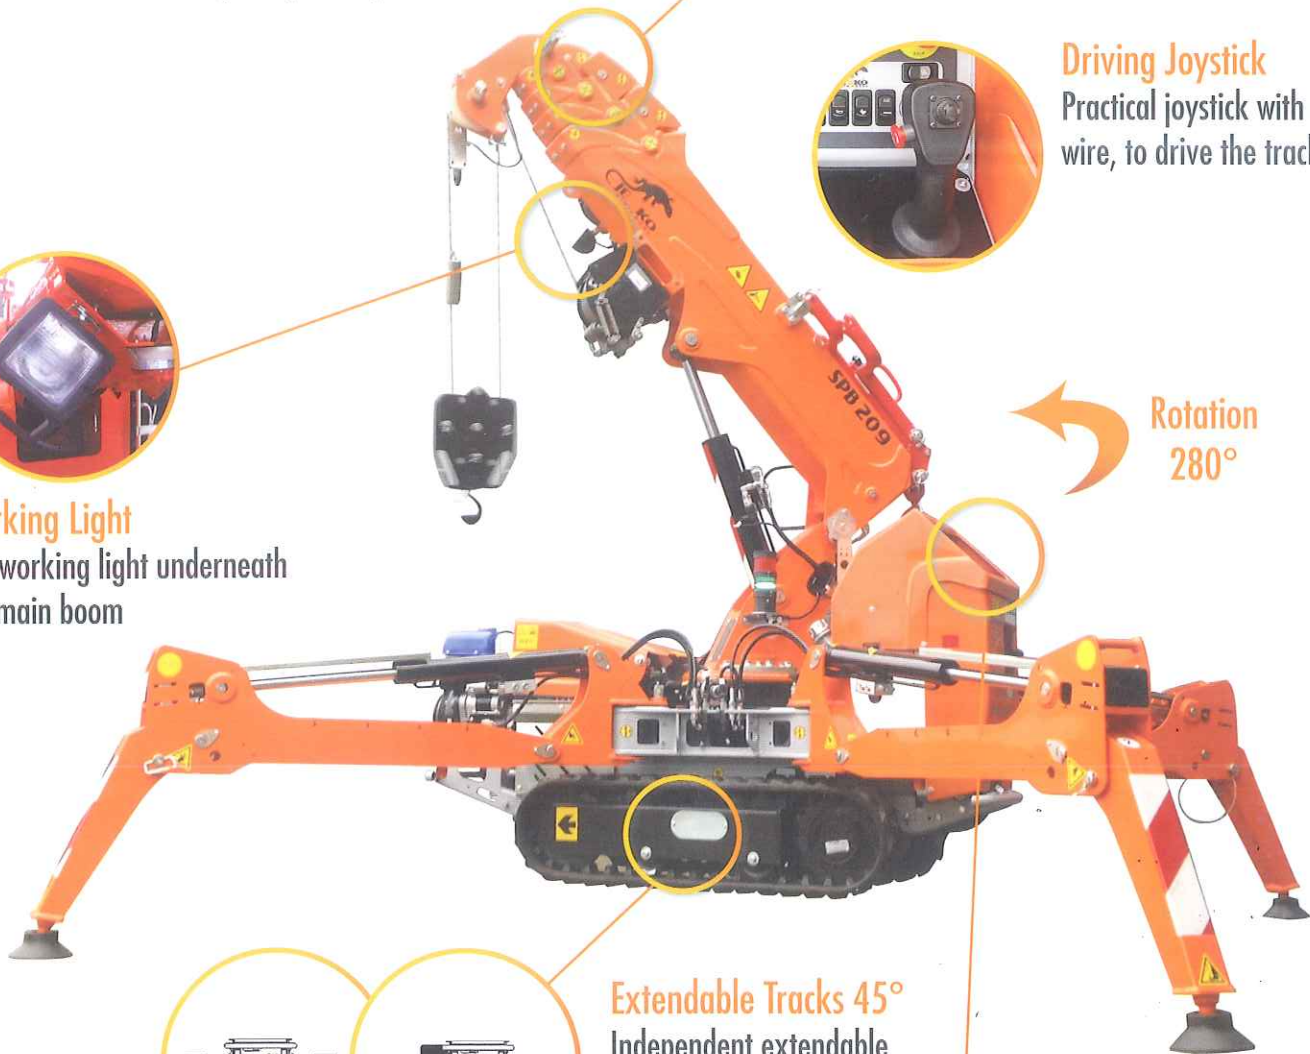

990 Kg

2500x770x1600 mm

7,5 m

6,5 m

Light & Versatile

Low ground pressure

 0,40 Kg/cm²

Compact dimensions
2,5 x 0,77 x 1,6 m

Searcher Hook

800 Kg searcher hook

Driving Joystick

Practical joystick with 2 mt wire, to drive the tracks safely

Working Light

Led working light underneath the main boom

Rotation
280°

Extendable Tracks 45°

Independent extendable tracks for ground clearance increase

Boom Pressure Indicator

- Electronic pressure indicator
- Diagnostic troubleshooting
- Friendly display with all the information

Power Pack

Mono-phase or three-phase external Power Pack for indoors works