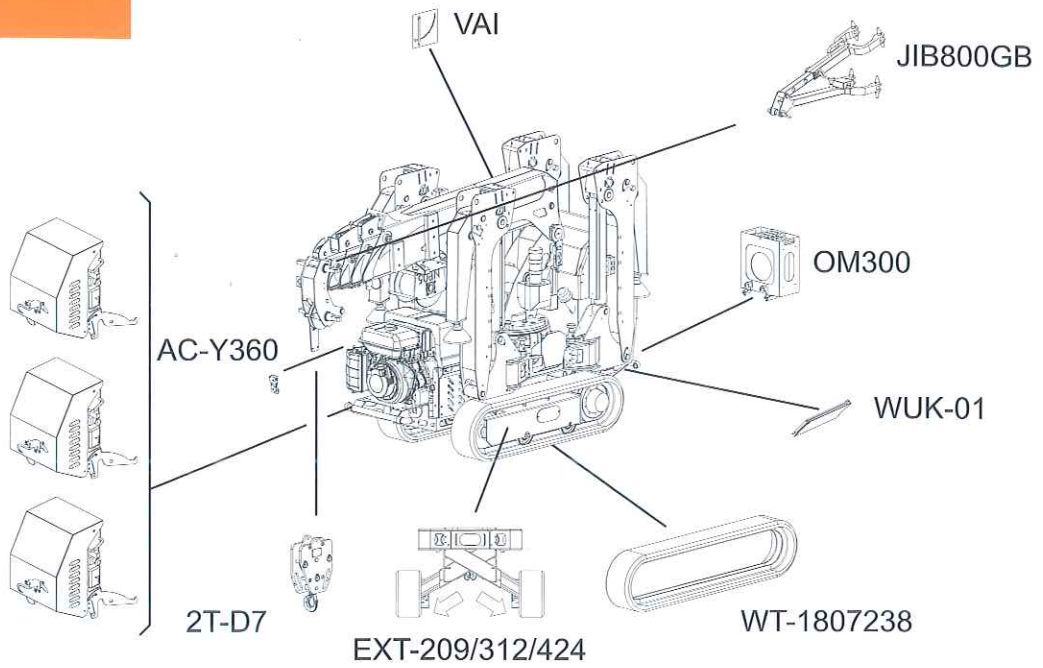

990 Kg

2500x770x1600 mm

7,5 m

6,5 m

Light & Versatile

Low ground pressure

 0,40 Kg/cm²

Compact dimensions
2,5 x 0,77 x 1,6 m

Searcher Hook

800 Kg searcher hook

Driving Joystick

Practical joystick with 2 mt wire, to drive the tracks safely

Working Light

Led working light underneath the main boom

Rotation
280°

Extendable Tracks 45°

Independent extendable tracks for ground clearance increase

Boom Pressure Indicator

- Electronic pressure indicator
- Diagnostic troubleshooting
- Friendly display with all the information

Power Pack

Mono-phase or three-phase external Power Pack for indoors works

Crane Options

PP400-4DX

PP220-2DX

PP220-4DX

Load Chart

Technical Info

	2500 x 770 x 1600 mm
	3000 x 3000 mm
	kg
	SPB209CP 1450
	/ 0
	2T-D7 20
	PP400-4DX 45
	PP220-4DX 45
	PP220-2DX
	JIB800GB 25
	YAMAHA MZ 360
	1 kW 7,6kW 10,4Hp