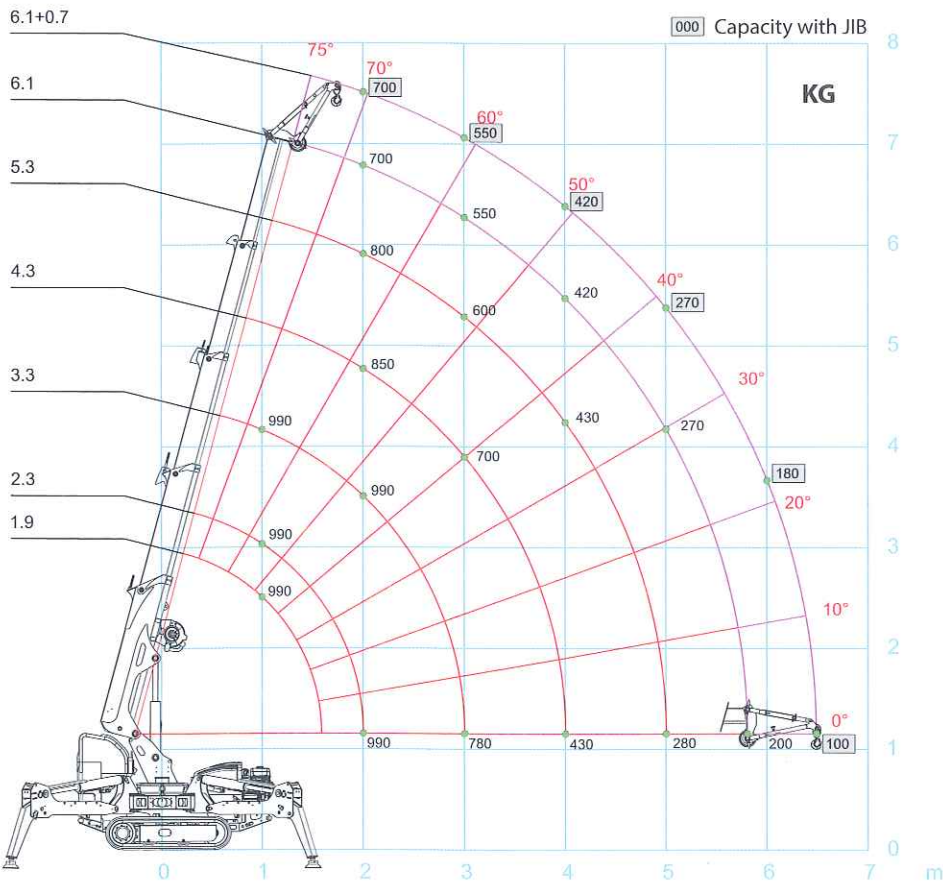

990 Kg

2500x770x1600 mm

7,5 m

6,5 m

Light & Versatile

Low ground pressure

 0,40 Kg/cm²

Compact dimensions
2,5 x 0,77 x 1,6 m

Searcher Hook

800 Kg searcher hook

Driving Joystick

Practical joystick with 2 mt wire, to drive the tracks safely

Working Light

Led working light underneath the main boom

Rotation
280°

Extendable Tracks 45°

Independent extendable tracks for ground clearance increase

Boom Pressure Indicator

- Electronic pressure indicator
- Diagnostic troubleshooting
- Friendly display with all the information

Power Pack

Mono-phase or three-phase external Power Pack for indoors works

Crane Options

PP400-4DX

PP220-2DX

PP220-4DX

Load Chart

Technical Info

	2500 x 770 x 1600 mm
	3000 x 3000 mm
	kg
	SPB209CP 1450
	/ 0
	2T-D7 20
	PP400-4DX 45
	PP220-4DX 45
	PP220-2DX
	JIB800GB 25
	YAMAHA MZ 360
	1 kW 7,6kW 10,4Hp